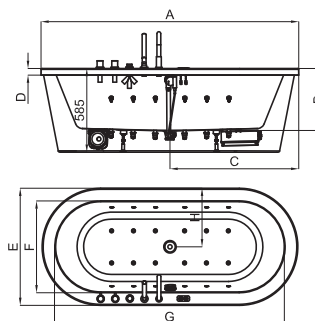

Baths

MINIMAL

Description

bathtub, freestanding, with brassware, oval 190x87, version with support frame and panel, center bath waste, 4mm sanitary acrylic.

Finish

glossy white
100096270

Technical drawing

Dimensions in mm

mm	A	B	C	D	E	F	G	H
1750 x 800	1750	440	675	45	800	620	1570	400
1900 x 870	1900	440	950	45	870	675	1700	435